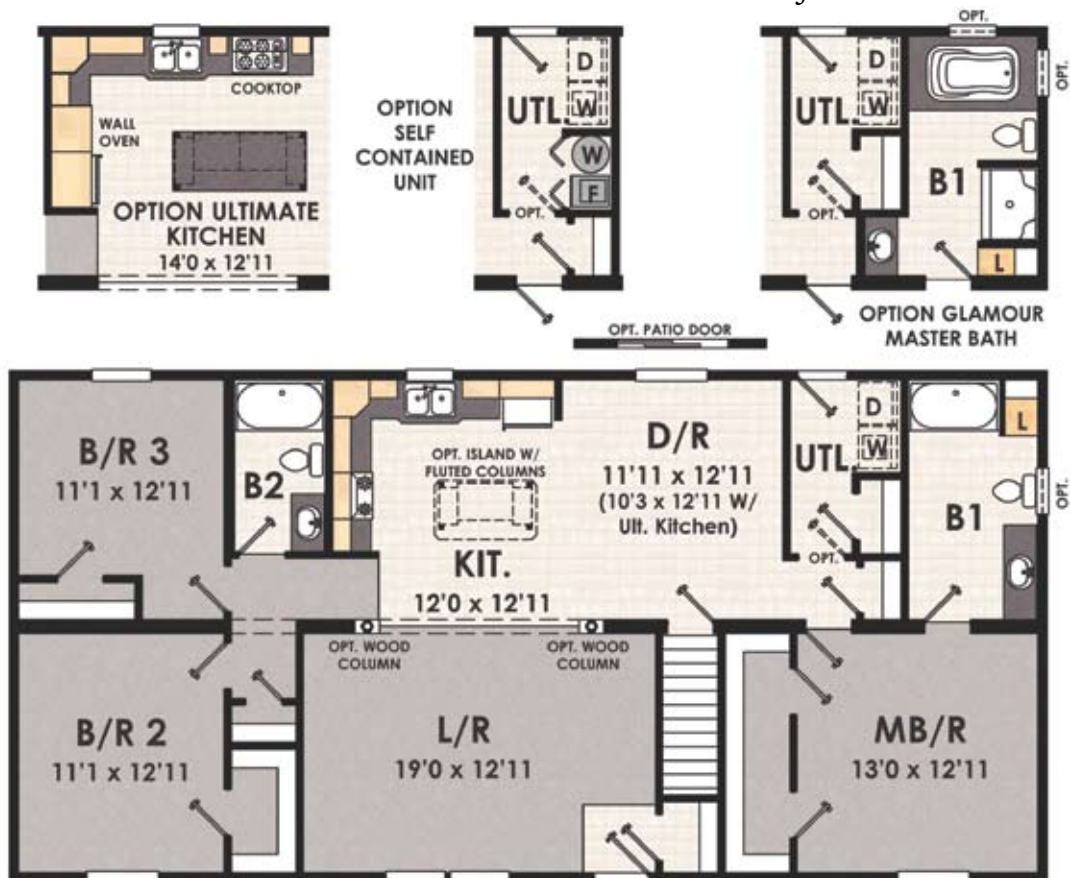

R103 Freeport

28' x 56' - 1544 Sq. Ft

3 Bedrooms, 2 Baths

5/12 Roof with No Exterior Treatment

Photo is a general representation that could include optional upgrades and / or additional on-site construction and may not be an exact representation of the plan shown.