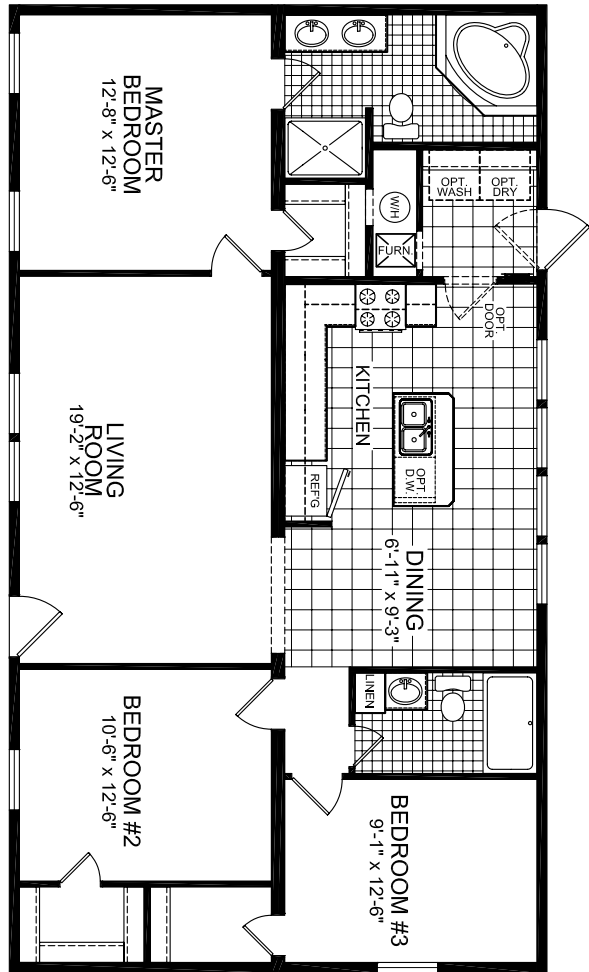

OPT. M. BATH

OPT. STAIRWELL

MODEL 606
 3 BEDROOM, 2 BATH
 NOMINAL SIZE: 28' x 52'
 ACTUAL SIZE: 26'-8" x 48'-0"
 TOTAL AREA: 1280 SQ. FT.