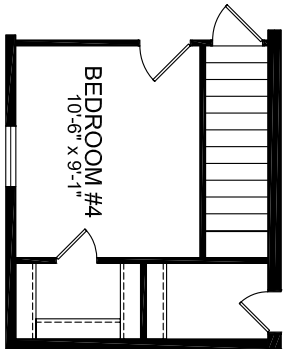

OPT. M. BATH

OPT. STAIRWELL

MODEL 606
 3 BEDROOM, 2 BATH
 NOMINAL SIZE: 28' x 52'
 ACTUAL SIZE: 26'-8" x 48'-0"
 TOTAL AREA: 1280 SQ. FT.