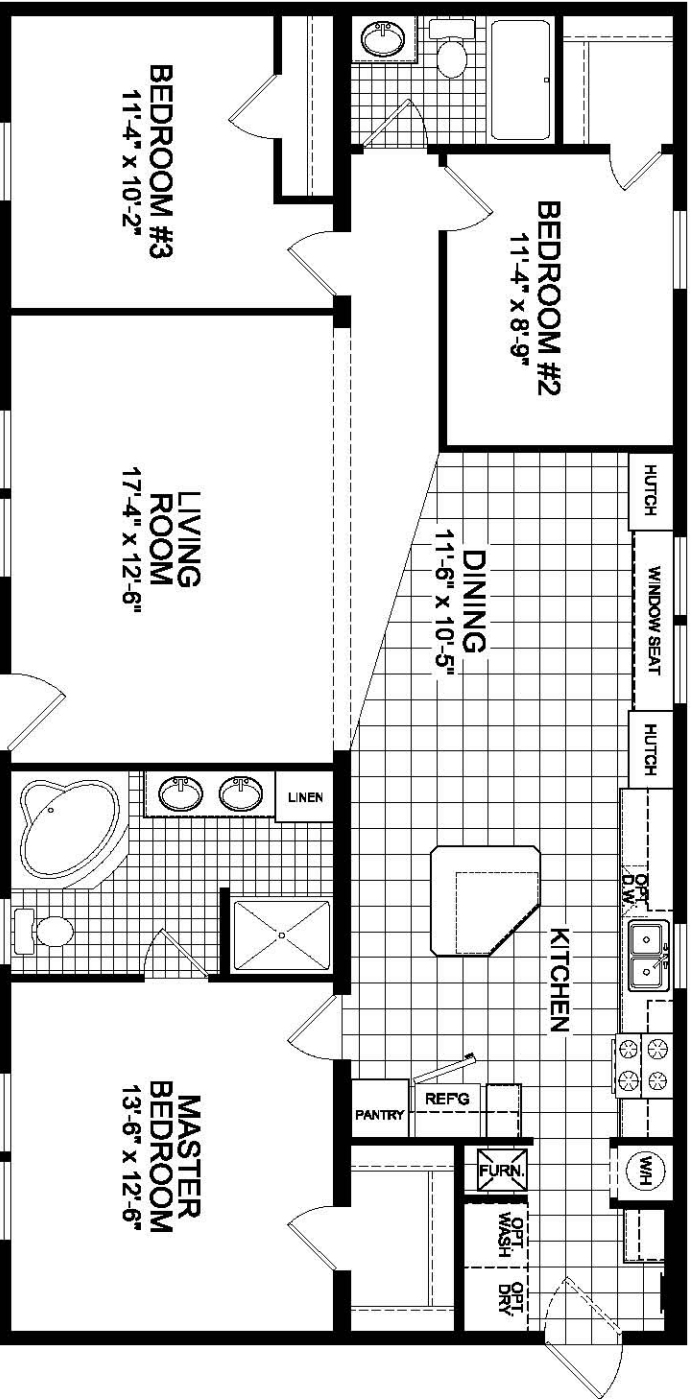

OPT. STAIRWELL

OPT. SLIDING PATIO DOOR

MODEL 624

3 BEDROOM, 2 BATH

NOMINAL SIZE: 28' x 56'

ACTUAL SIZE: 26'-8" x 52'-0"

TOTAL AREA: 1386 SQ. FT.