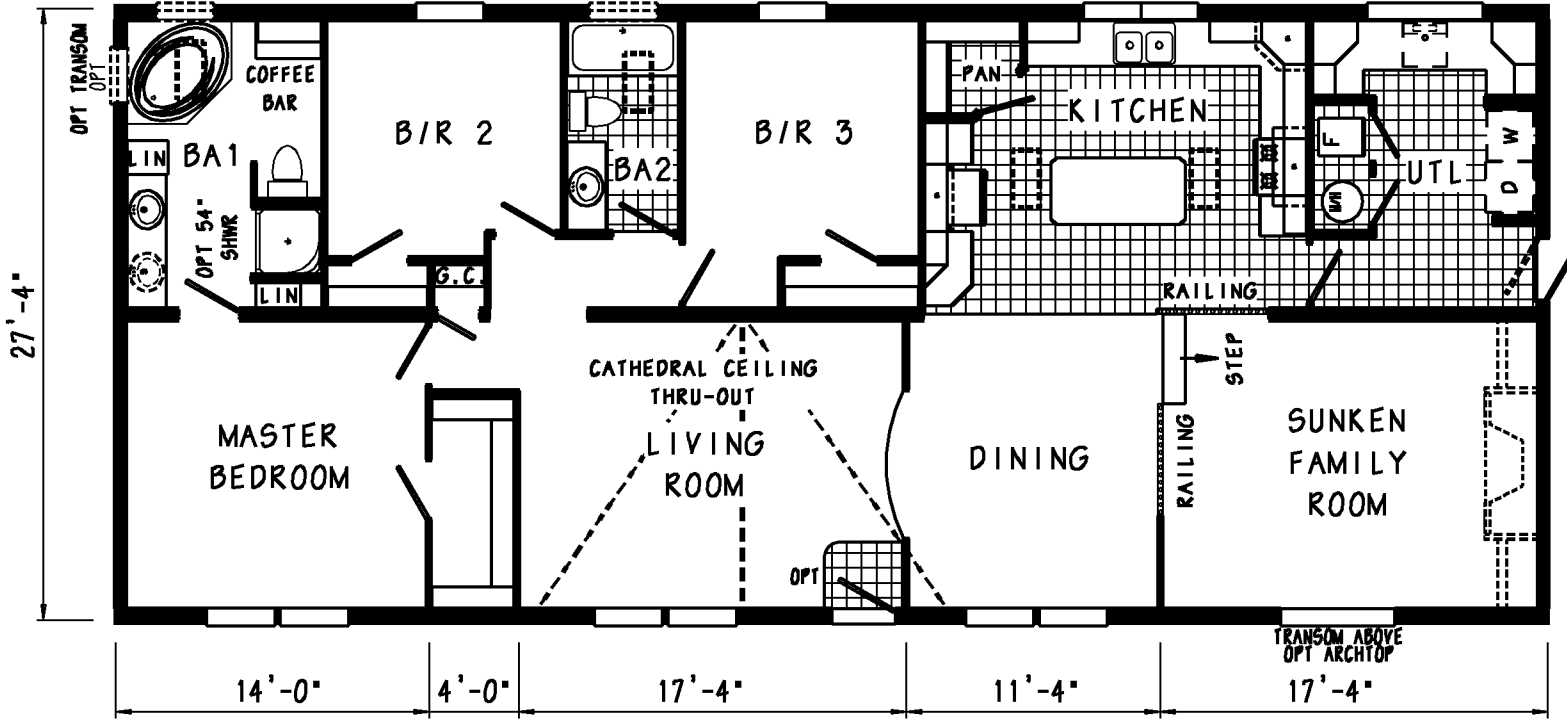

OPT CORNER SHOWER

OPTIONAL STAIRWELL

64'-0"

DE634-A 2864 Approx. 1749 Sq. Ft.

* = OPT STAGGERED OVERHEAD CABINETS W/OPT 9' CEILING
 OPT TRANSOM WINDOW(S) AVAILABLE WITH OPT 9' CEILING ONLY

DEERCREEK
 Colony Homes