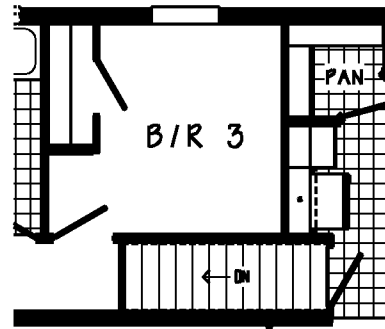

OPT CORNER SHOWER

OPTIONAL STAIRWELL

64'-0"

DE634-A 2864 Approx. 1749 Sq. Ft.

* = OPT STAGGERED OVERHEAD CABINETS W/OPT 9' CEILING
 OPT TRANSOM WINDOW(S) AVAILABLE WITH OPT 9' CEILING ONLY

DEERCREEK
 Colony Homes