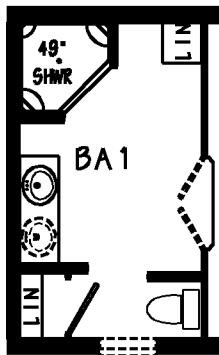

AG605-A 1676 Approx. 1153 Sq. Ft.

OPT CORNER SHOWER