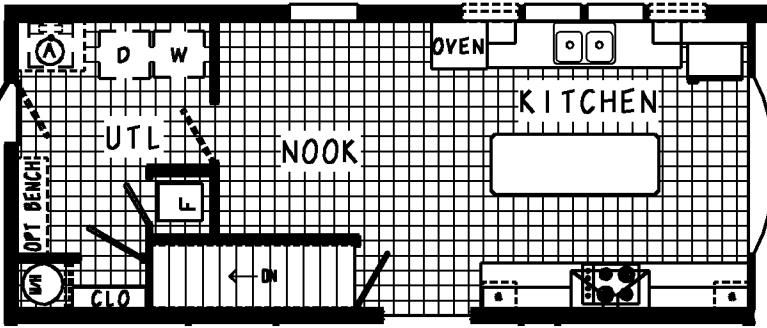

OPTIONAL  
STAIRWELL  
(OMITS CABS)

OPTIONAL  
CHEF'S CHOICE  
KITCHEN

OPTIONAL  
WALL OVEN &  
SURFACE UNIT

Ⓐ = STD FRZ SPC, OPT  
UTL SINK, OR BENCH

DE631-A 2868 Approx. 1834 Sq. Ft.

OPT TRANSCOM WINDOW(S) AVAILABLE  
WITH OPT 9' CEILING ONLY

• = OPT STAGGERED OVERHEAD CABINETS W/OPT 9' CEILING

DEERCREEK  
Colony Homes