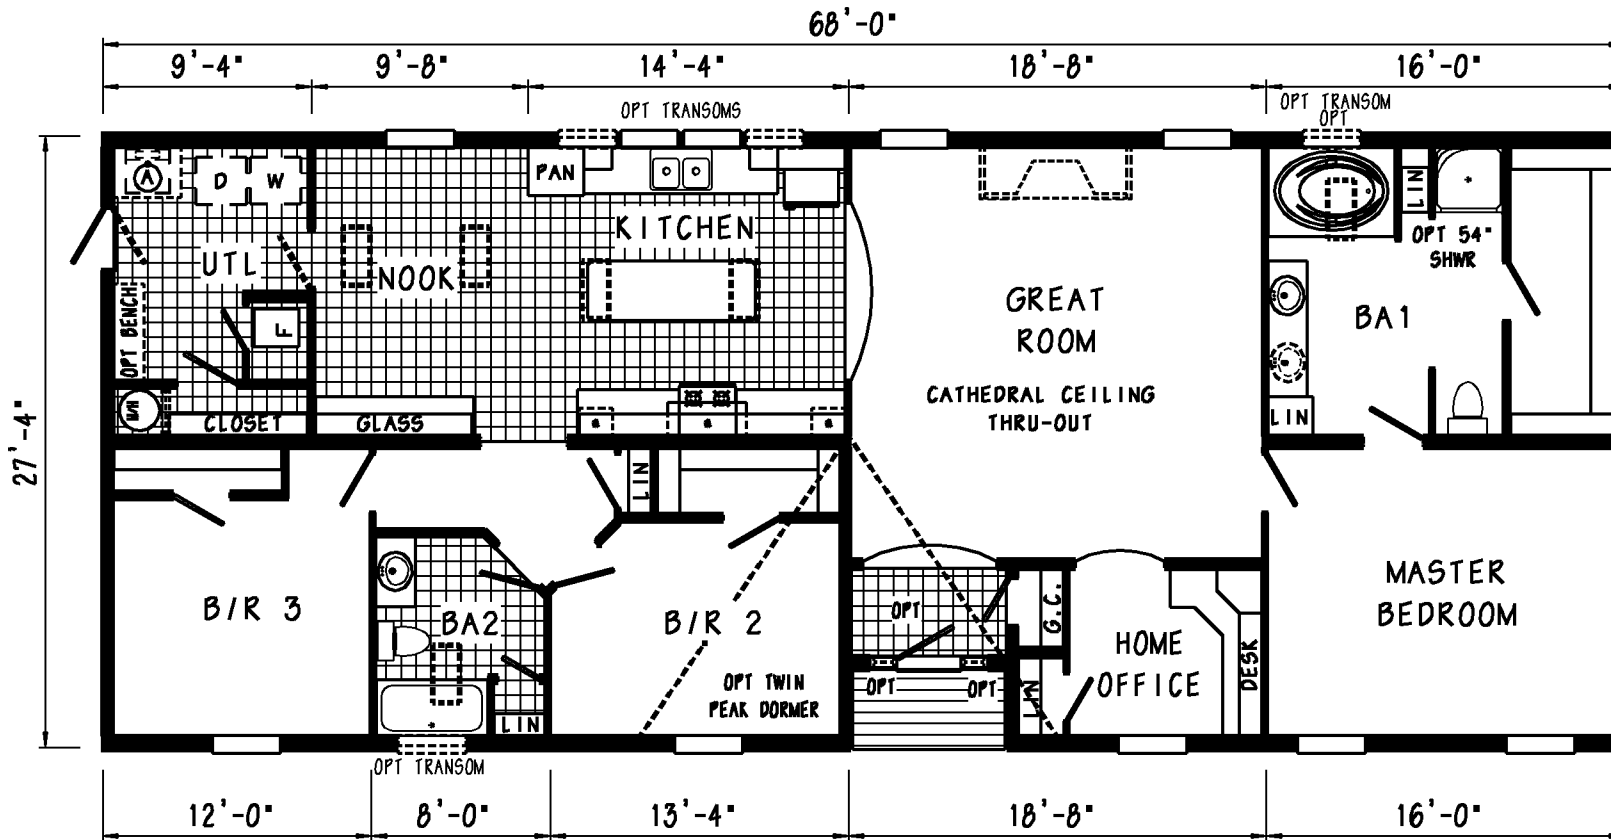

OPTIONAL  
STAIRWELL  
(OMITS CABS)

OPTIONAL  
CHEF'S CHOICE  
KITCHEN

OPTIONAL  
WALL OVEN &  
SURFACE UNIT

Ⓐ = STD FRZ SPC, OPT  
UTL SINK, OR BENCH

DE631-A 2868 Approx. 1834 Sq. Ft.

OPT TRANSCOM WINDOW(S) AVAILABLE  
WITH OPT 9' CEILING ONLY

• = OPT STAGGERED OVERHEAD CABINETS W/OPT 9' CEILING

DEERCREEK  
Colony Homes