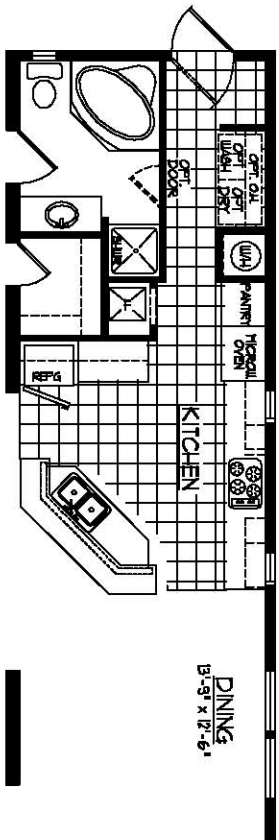

3 BEDROOM MODEL 883  
 ACTUAL DIMENSIONS 26'-8" x 60'-0"  
 TOTAL AREA = 1600 SQ. FT.

OPT. 48" SHOWER

OPT. STAIRWELL

OPT. ATTIC STAIRWELL

OPT. ULTIMATE KITCHEN