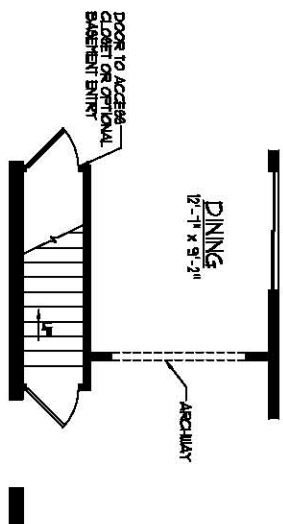

3 BEDROOM MODEL 883  
 ACTUAL DIMENSIONS 26'-8" x 60'-0"  
 TOTAL AREA = 1600 SQ. FT.

OPT. 48" SHOWER

OPT. STAIRWELL

OPT. ATTIC STAIRWELL

OPT. ULTIMATE KITCHEN