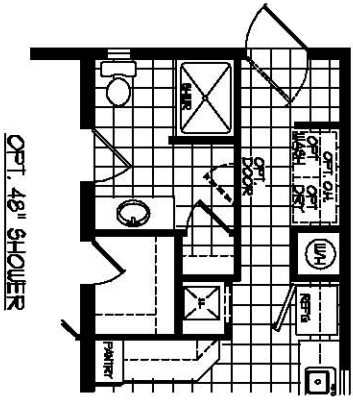

3 BEDROOM MODEL 883  
 ACTUAL DIMENSIONS 26'-8" x 60'-0"  
 TOTAL AREA = 1600 SQ. FT.

OPT. 48" SHOWER

OPT. STAIRWELL

OPT. ATTIC STAIRWELL

OPT. ULTIMATE KITCHEN