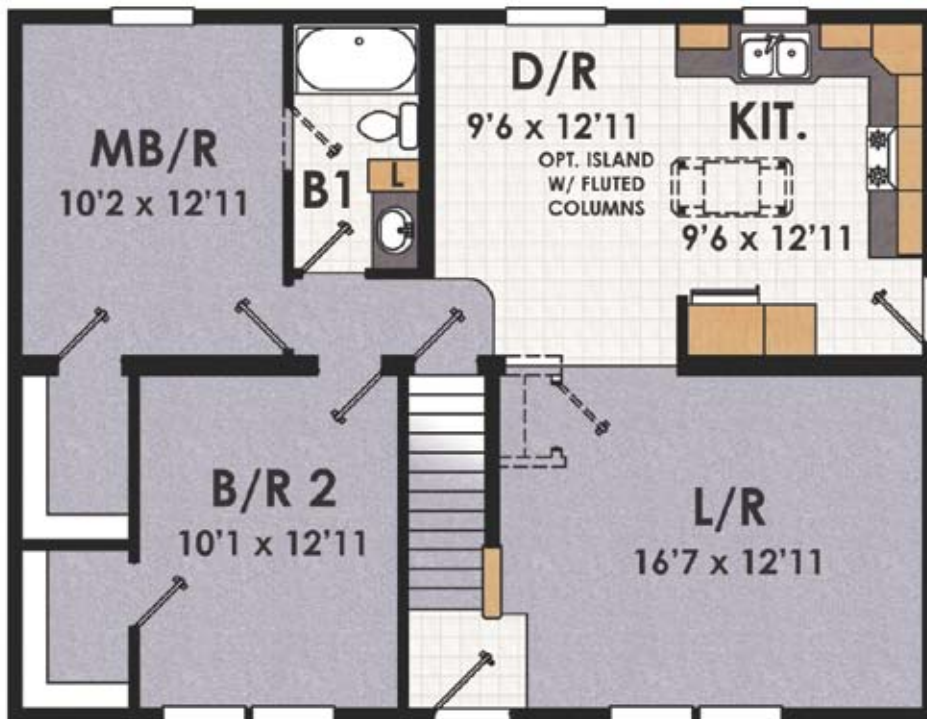

Vision

R301 Canterbury

28' x 36' - 993 Sq. Ft

2 Bedrooms, 1 Bath

12/12 Roof with No Exterior Treatment

Cape Cod

Photo is a general representation that could include optional upgrades and / or additional on-site construction and may not be an exact representation of the plan shown.