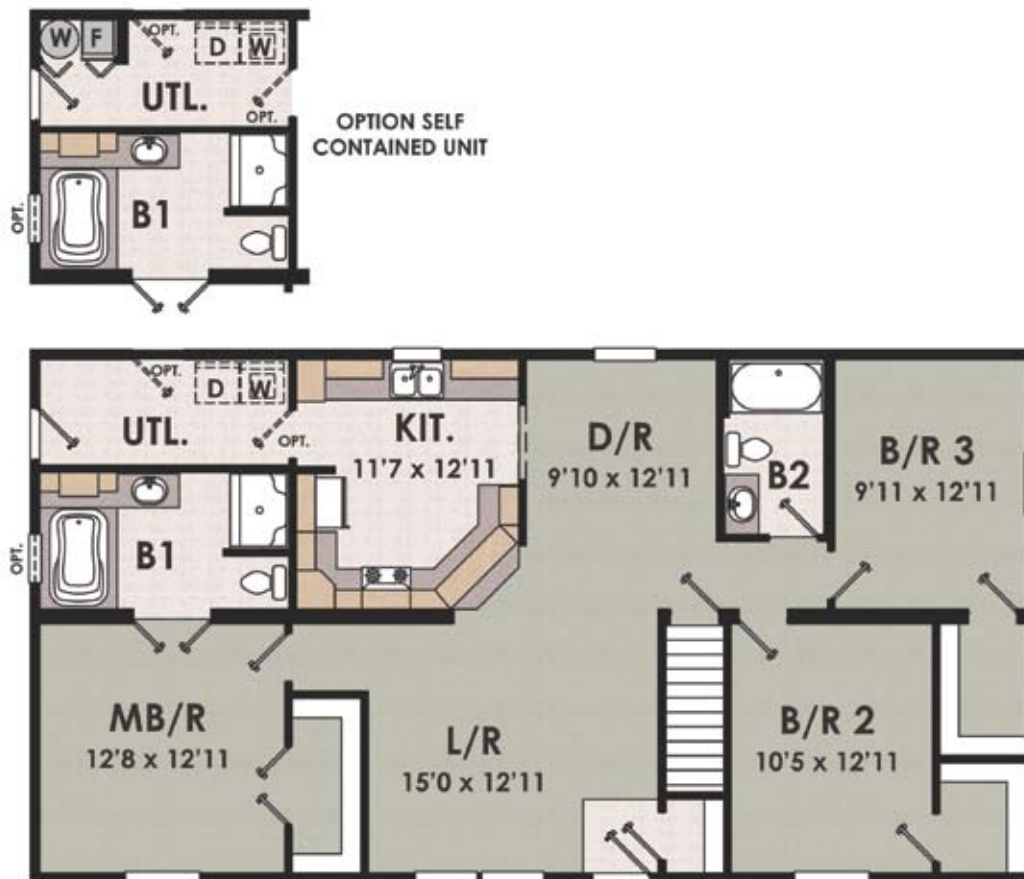

R110 Raleigh

28' x 52' - 1434 Sq. Ft
3 Bedrooms, 2 Baths

Photo is a general representation that could include optional upgrades and / or additional on-site construction and may not be an exact representation of the plan shown.