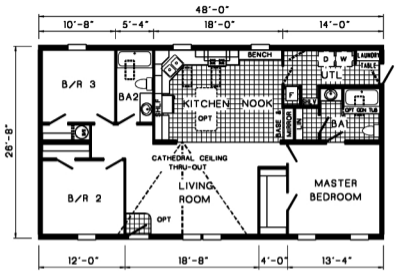

A3138-A

OPTIONAL  
GLAMOUR BATH  
(OMITS LIN)

A3138-A 2848 Approx. 1280 Sq. Ft.

EASTLAND  
Colony Homes