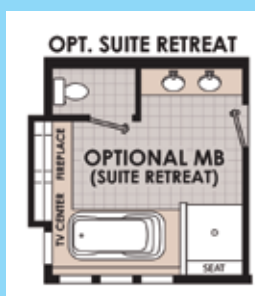

Vision Two Story

7/12 Storage Truss Roof, Lineals w/ Headers and Keystones at Front Gable Windows Only; Shakes in Roof Peaks; Covered Porch w/ Treated Flooring and White Vinyl Railing

R207 Justice

28' x 48' - 2476 Sq. Ft
4 Bedrooms, 2 1/2 Baths

Photo is a general representation that could include optional upgrades and / or additional on-site construction and may not be an exact representation of the plan shown.