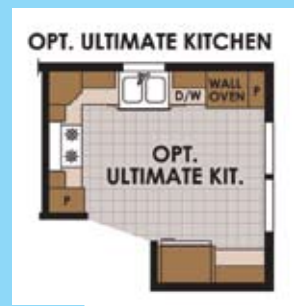

Vision Two Story

7/12 Storage Truss Roof, Lineals w/ Headers and Keystones at Front Gable Windows Only; Shakes in Roof Peaks; Covered Porch w/ Treated Flooring and White Vinyl Railing

R207 Justice

28' x 48' - 2476 Sq. Ft
4 Bedrooms, 2 1/2 Baths

Photo is a general representation that could include optional upgrades and / or additional on-site construction and may not be an exact representation of the plan shown.